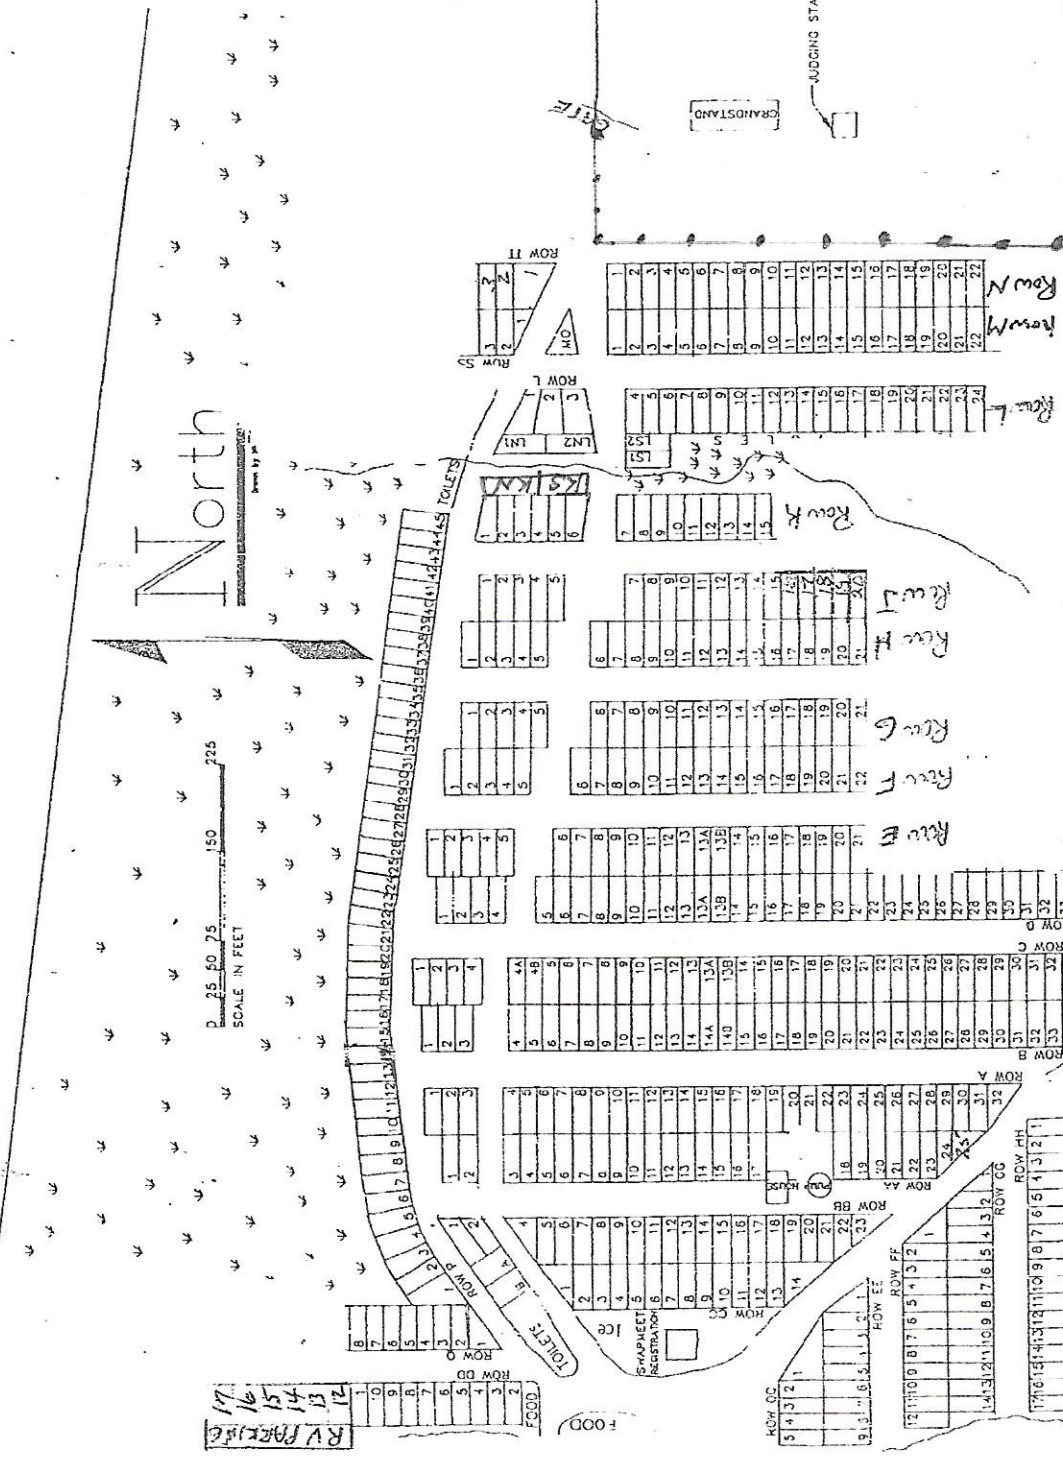

# FALL

North

SCALE IN FEET  
 0 25 50 75 100 150 225

CENTERLINE OF ARKANSAS STATE HIGHWAY 154

MILITARY VEHICLE RALLY ENTRANCE

SWAPMEET ENTRANCE

RV PARKING  
 17  
 21  
 22  
 23  
 24  
 25  
 26  
 27  
 28  
 29  
 30  
 31  
 32  
 33