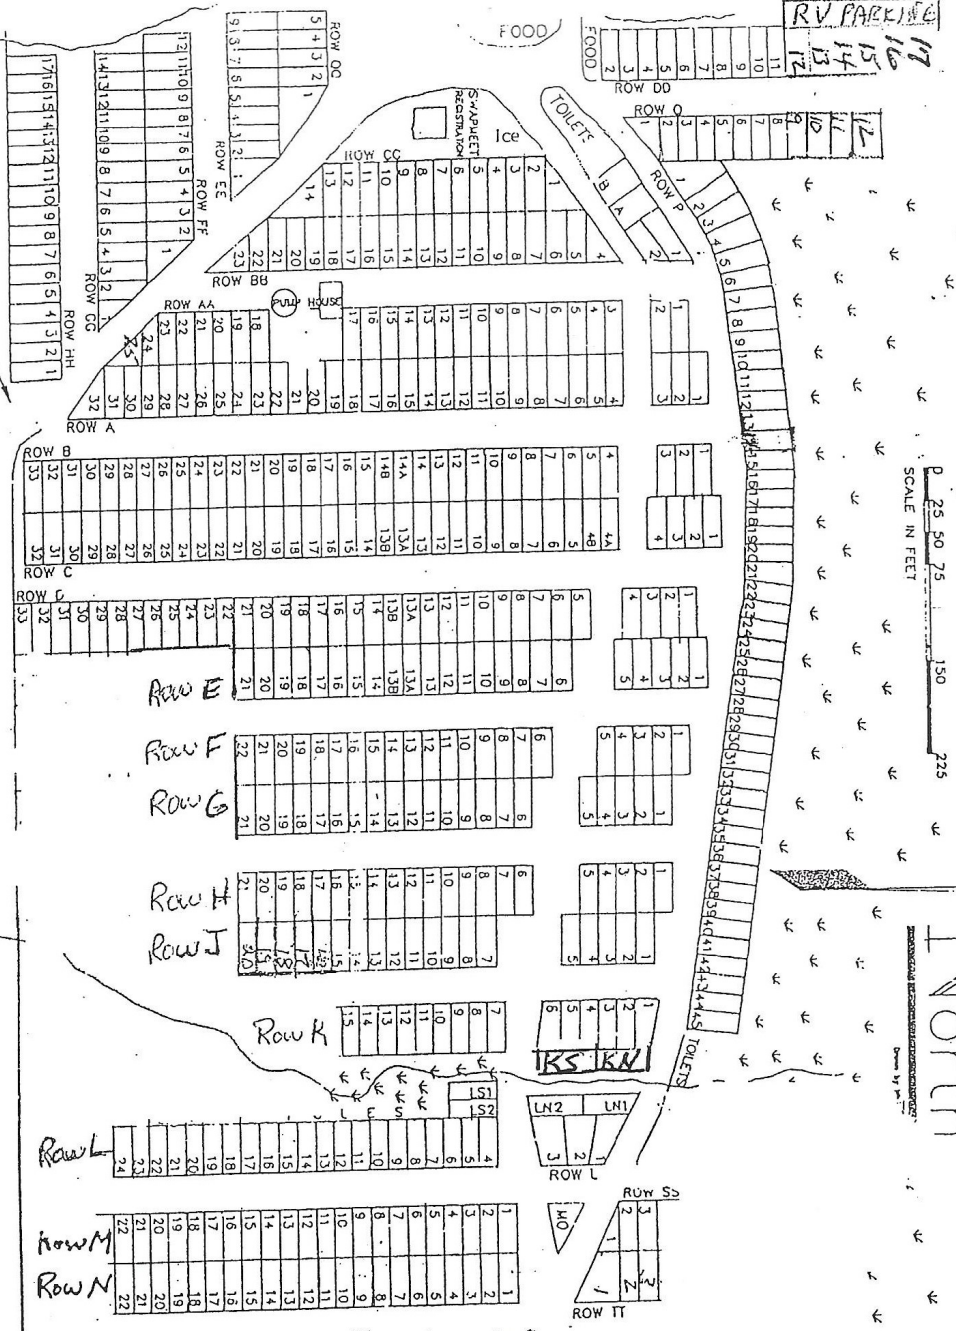

CENTERLINE OF ARKANSAS STATE HIGHWAY 154  
 SWAPMEET ENTRANCE

MILITARY VEHICLE RALLY ENTRANCE

0 25 50 75 150 225  
 SCALE IN FEET